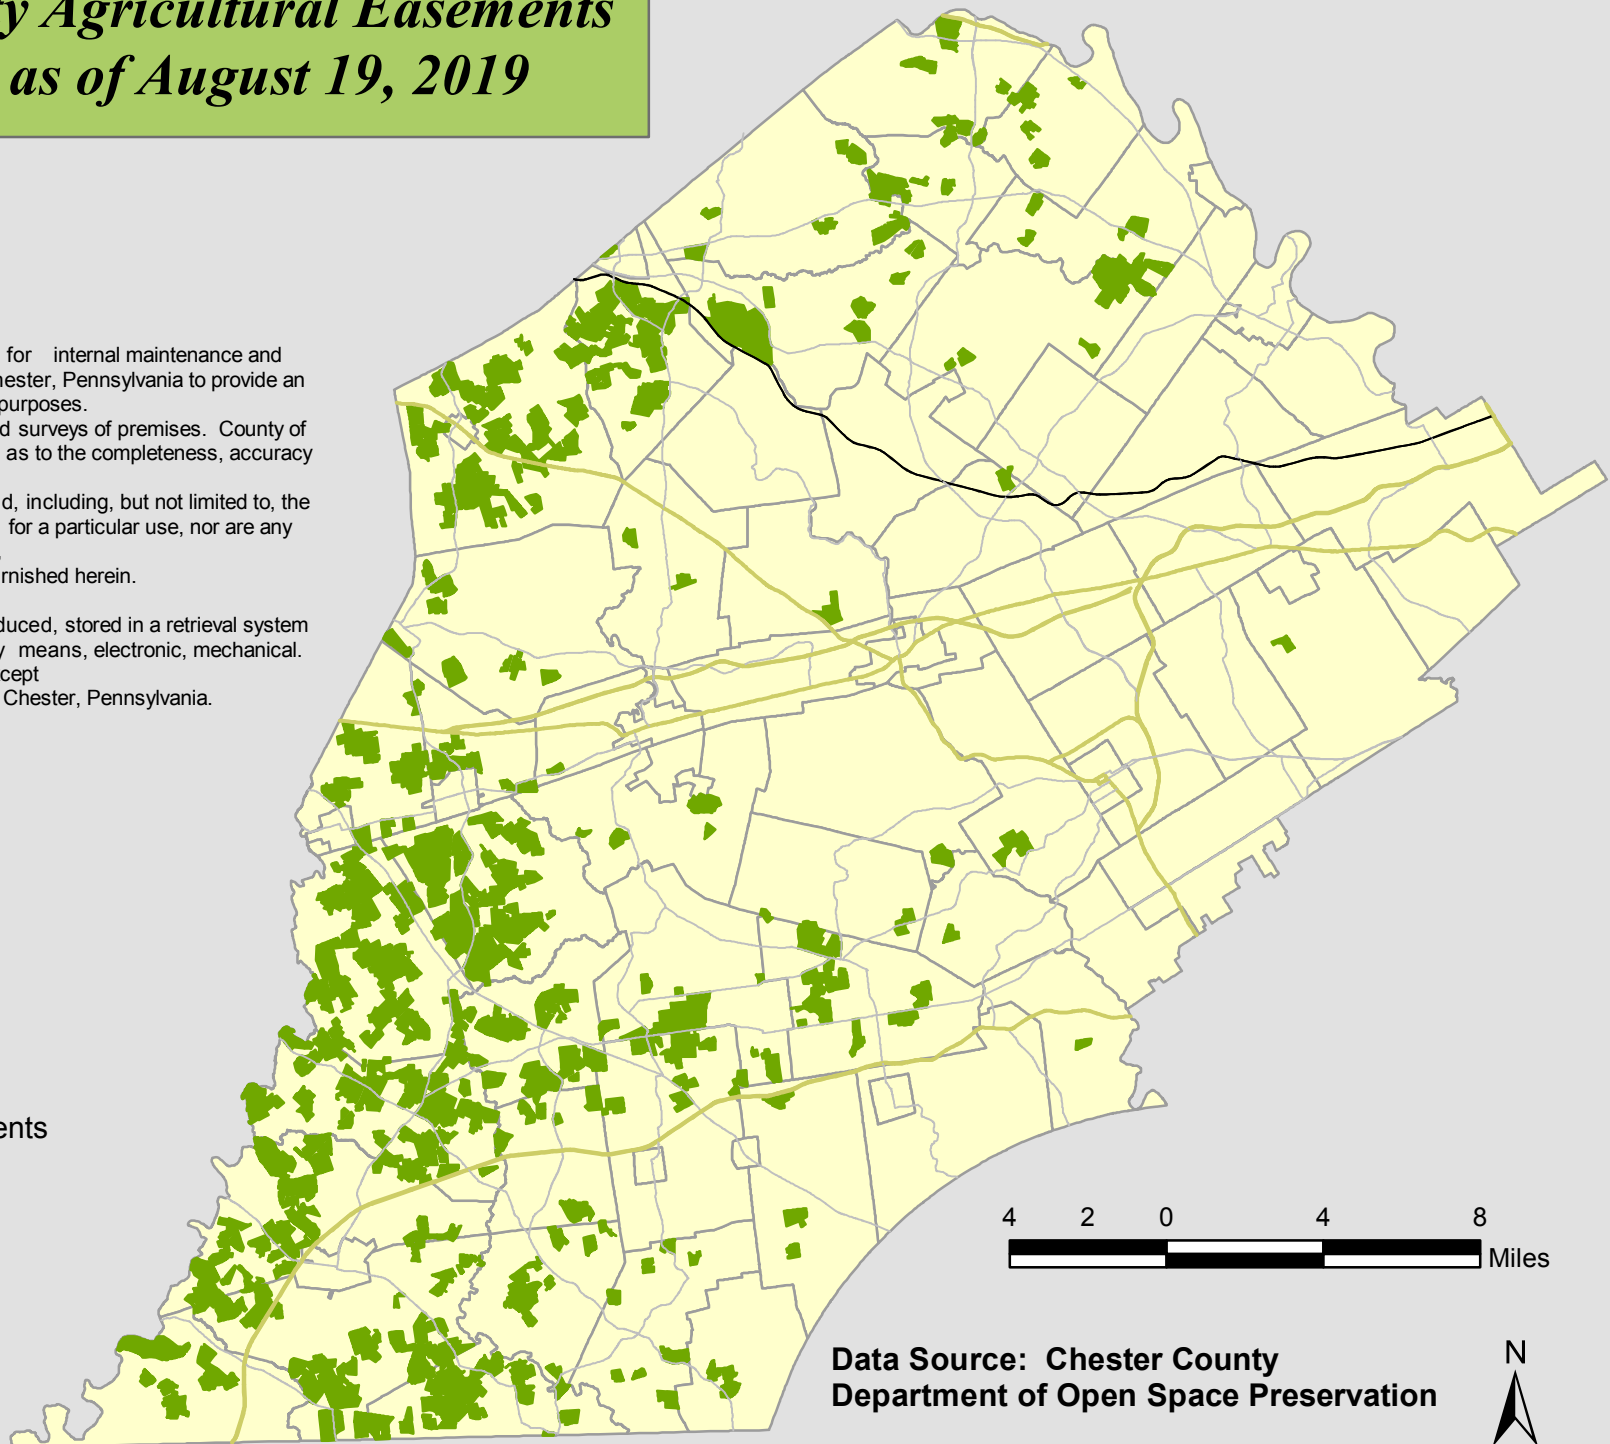

Chester County Agricultural Easements Completed as of August 19, 2019

This map was digitally compiled for internal maintenance and developmental use by the County of Chester, Pennsylvania to provide an index to parcels and for other reference purposes. Parcel lines do not represent actual field surveys of premises. County of Chester, Pennsylvania makes no claims as to the completeness, accuracy or content of any data contained hereon, and makes no representation of any kind, including, but not limited to, the warranties of merchantability or fitness for a particular use, nor are any such warranties to be implied or inferred, with respect to the information or data furnished herein.

Legend

-  Agricultural Easements
-  Major Roads
-  Municipalities

Data Source: Chester County
Department of Open Space Preservation